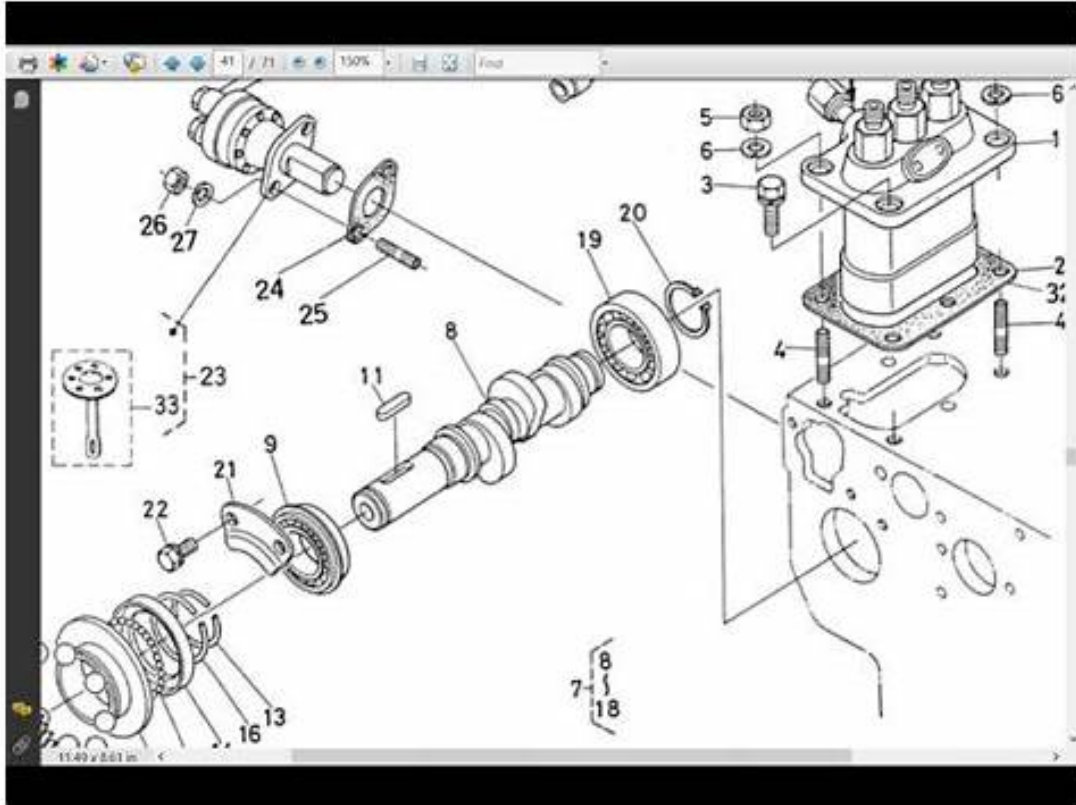

Kubota D950 Engine Manual